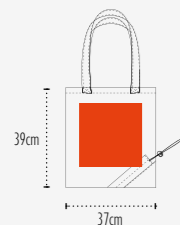

Zone de marquage / **Print area : 22x15cm**

Colisage / Packing: 50 200 | Poids carton / Carton weight: **6kg** | Taille carton / Carton size: **46x40x14cm**

Qualité / Fabric: **100 % Polyester 190T / 100% Polyester 190T**
Dimensions / Size: **37x41+10cm**
Anses / Handles: **100% Polyester 190T / 100% Polyester 190T**
Dimensions anses / Handles size: **58x2,5cm**
Poche interieure / Pocket inside: **12x13cm**

Sac pliable polyester T bottom avec poche zippée
T bottom polyester foldable bag with zipped pocket