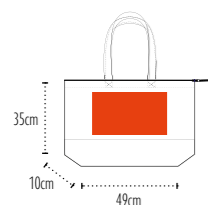

Col.020/80   Col.030/80   Col.045/80   Col.053/80   Col.055/80   Col.070/80