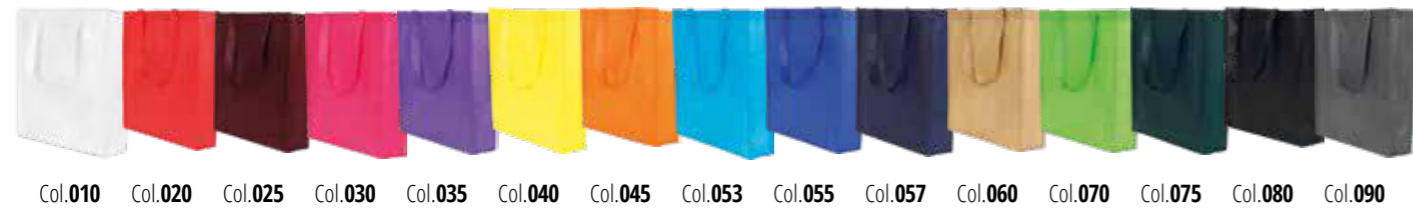

UB Monte Carlo

NON WOVEN

Sac shopping à soufflet uni et bi-couleur 80grs
80 gsm Shopping bag plain color and bi-color full gusset

Qualité / Fabric : **100% polypropylène**
Dimensions / Size : **38x42x10cm**
Anses / Handles : **non tissé 80grs / non woven 80gsm**
Dimensions anses / Handles size : **60x3cm**

16L

Zone de marquage / **Print area : 28x28cm**

Colisage / Packing : 50 200 | Poids carton / Carton weight : **11kg** | Taille carton / Carton size : **45x41,5x54cm**