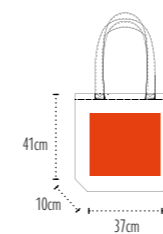

Qualité / Fabric: **100 % Polyester 190T / 100% Polyester 190T**
Dimensions / Size: **37x39cm**
Anses / Handles: **100% Polyester 190T / 100% Polyester 190T**
Dimensions anses / Handles size: **51x2,5cm**

Sac pliable polyester
Polyester foldable bag

10L

Col.010 Col.020 Col.030 Col.045 Col.055 Col.057 Col.070 Col.080

Zone de marquage / **Print area : 22x15cm**

Colisage / Packing: 50 200 | Poids carton / Carton weight: **6kg** | Taille carton / Carton size: **46x40x14cm**

Qualité / Fabric: **100 % Polyester 190T / 100% Polyester 190T**
Dimensions / Size: **37x41+10cm**
Anses / Handles: **100% Polyester 190T / 100% Polyester 190T**
Dimensions anses / Handles size: **58x2,5cm**
Poche interieure / Pocket inside: **12x13cm**

Sac pliable polyester T bottom avec poche zippée
T bottom polyester foldable bag with zipped pocket

14L

Col.010 Col.020 Col.030 Col.045 Col.055 Col.057 Col.070 Col.080

Zone de marquage / **Print area : 22x25cm**

Colisage / Packing: 50 200 | Poids carton / Carton weight: **8kg** | Taille carton / Carton size: **48x40x14cm**

Zone de marquage / **Print area : 22x15cm**